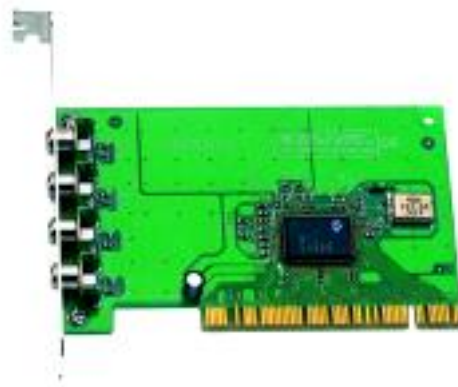

## GRAND Bt878 (Video Capture Card)

### Specification

Single Chip Video Capture.  
Fully PCI 2.1 compliant.  
Supports Windows 98.  
Supports NTSC/PAL/PAL M/PAL N/SECAM video format.  
Supports 4 video composite input connectors.  
Supports image resolutions up to 768x576 (for PAL system), 640x480 (for NTSC system).  
No VGA feature connector and Video frame buffer required.